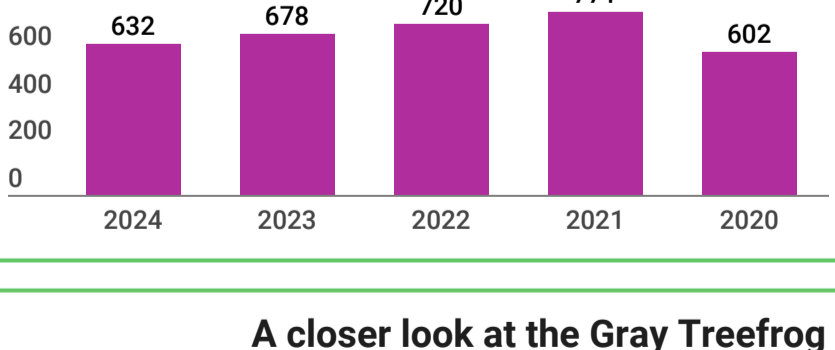

With extreme gratitude,
Andrew, Bridget, Jen, and Jim

By the numbers

2024 Summary

2024 Total Observations

Curious about those late fall calls?

This post from Jim's *Beyond Your Backdoor* blog provides a little insight as to why we may hear some frog calls into the fall.

[READ THE POST HERE](#)

| | | |
|-------------|-------------|---------------|
| Ashford | Madison | Portland |
| Avon | Manchester | Ridgefield |
| Berlin | Mansfield | Rocky Hill |
| Bloomfield | Middlebury | Shelton |
| Broad Brook | Middletown | Southbury |
| Cheshire | Milford | Stamford |
| Columbia | Monroe | West Hartford |
| Darien | New Canaan | West Simsbury |
| East Granby | New Haven | West Suffield |
| Fairfield | Newtown | Westbrook |
| Glastonbury | North Haven | Wilton |
| Groton | Norwalk | Winchester |
| Guilford | Orange | Windsor |
| Ledyard | Oxford | Woodbury |
| Litchfield | Plantsville | |

For Comparison

The above graph represents FrogWatch observations from our chapter at an intensity level of 1 or greater broken down by percentage of total calls heard per year.

A closer look at the American Bullfrog 5-year trend

A closer look at the Gray Treefrog 5-year trend

We looked at total Gray Treefrog observations reported to all of FrogWatch from 2020-2024 and we can see there seems to be a slight upward trend observed among all chapters in the U.S from 2020-2023, similar to what we have seen as well.