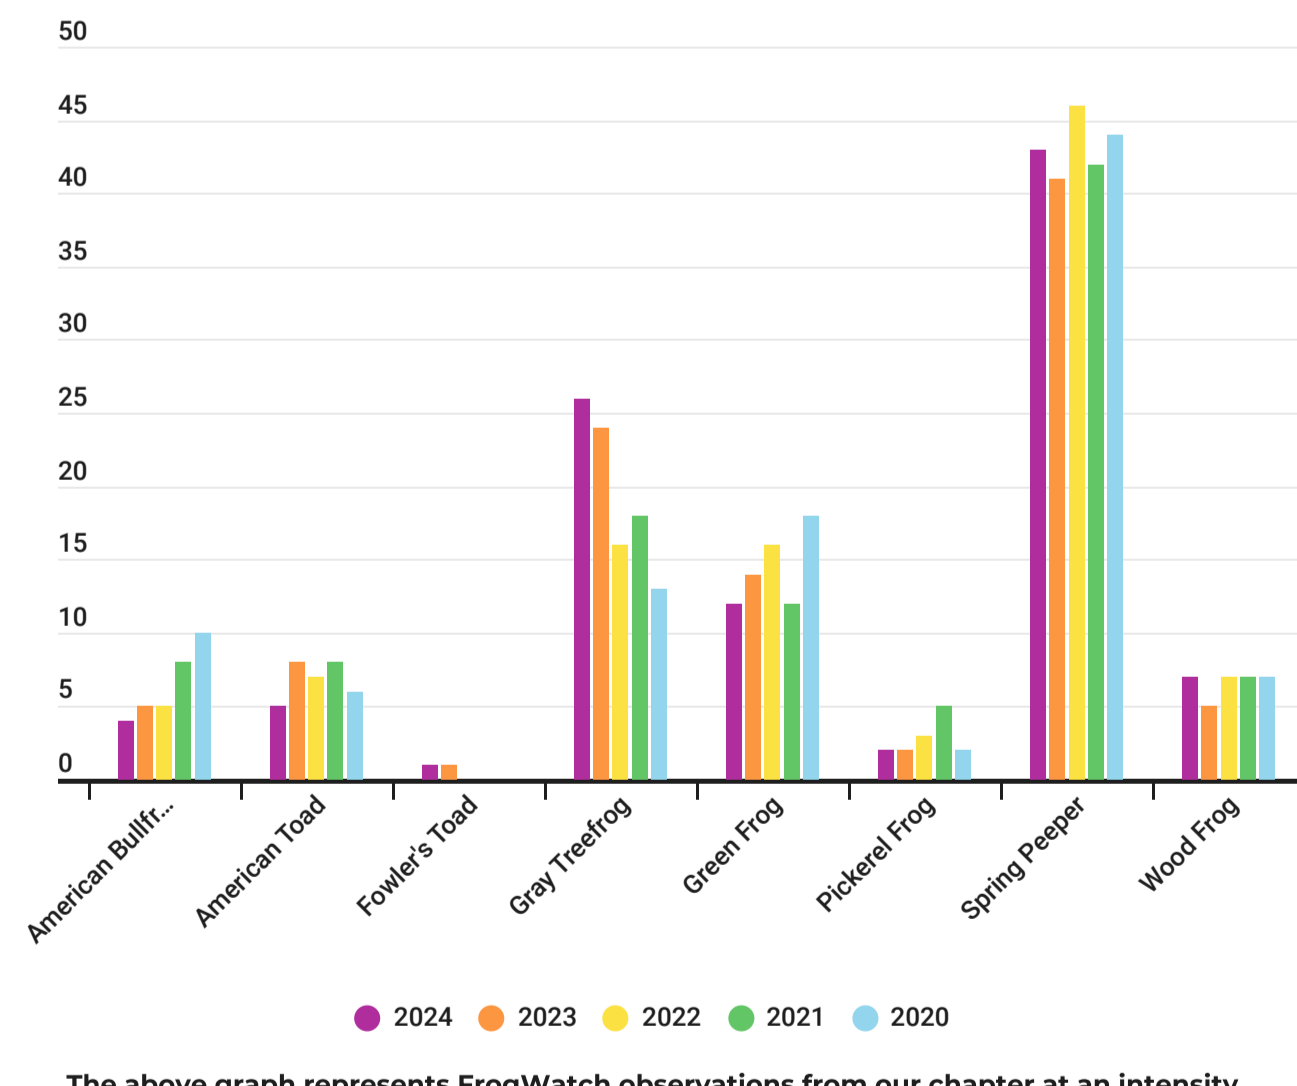

Peabody Beardsley Maritime Chapter

Thank you for another AMAZING season of FrogWatch with the Peabody-Beardsley-Maritime chapter of FrogWatch USA. This year has been full of interesting weather, observations, and events, and we cannot thank you enough for being there through it all to document how the frogs and toads have responded. We hope you all have enjoyed this season, and we look forward to seeing you in the spring for the next season.

With extreme gratitude,
Andrew, Bridget, Jen, and Jim

By the numbers

2024 Summary

2024 Total Observations

Curious about those late fall calls?

This post from Jim's *Beyond Your Backdoor* blog provides a little insight as to why we may hear some frog calls into the fall.

For Comparison

The above graph represents FrogWatch observations from our chapter at an intensity level of 1 or greater broken down by percentage of total calls heard per year.

A closer look at the American Bullfrog 5-year trend

A closer look at the Gray Treefrog 5-year trend

We looked at total Gray Treefrog observations reported to all of FrogWatch from 2020-2024 and we can see there seems to be a slight upward trend observed among all chapters in the U.S from 2020-2023, similar to what we have seen as well.