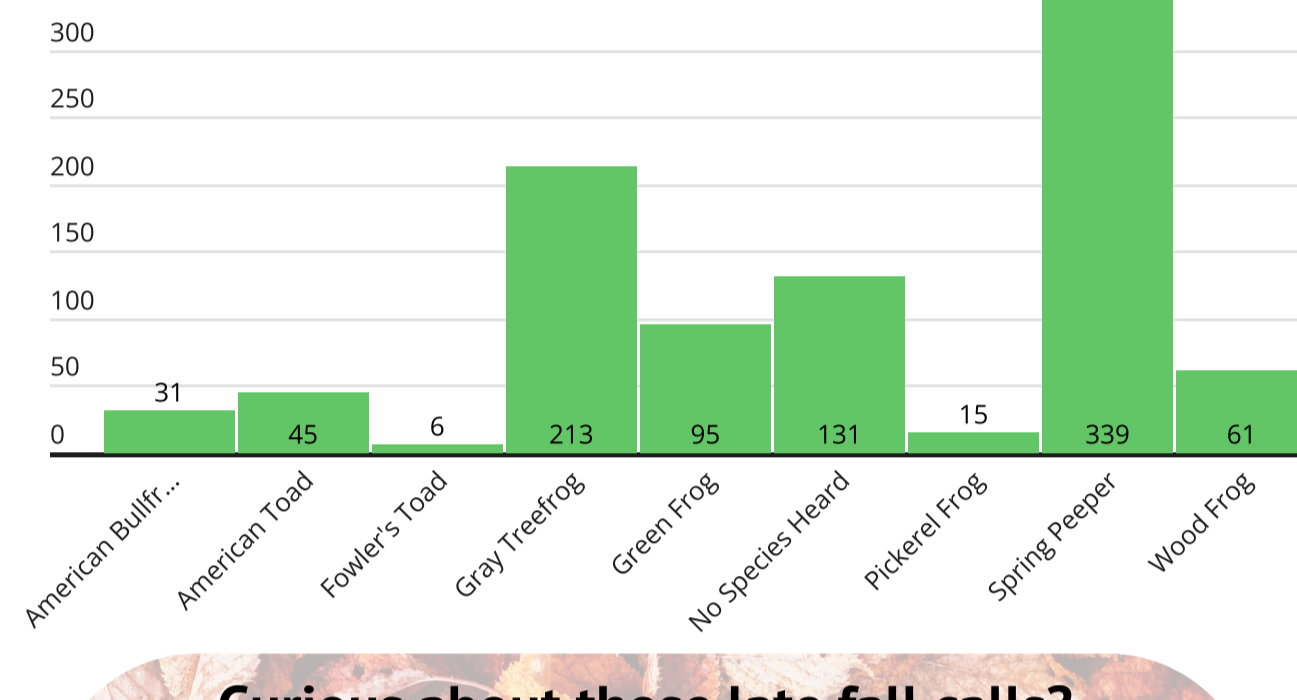

Peabody Beardsley Maritime Chapter

Thank you for another AMAZING season of FrogWatch with the Peabody-Beardsley-Maritime chapter of FrogWatch USA. This year has been full of interesting weather, observations, and events, and we cannot thank you enough for being there through it all to document how the frogs and toads have responded. We hope you all have enjoyed this season, and we look forward to seeing you in the spring for the next season.

With extreme gratitude,
Andrew, Bridget, Jen, and Jim

By the numbers

2024 Summary

2024 Total Observations

Curious about those late fall calls?

This post from Jim's *Beyond Your Backdoor* blog provides a little insight as to why we may hear some frog calls into the fall.

For Comparison

The above graph represents FrogWatch observations from our chapter at an intensity level of 1 or greater broken down by percentage of total calls heard per year.

A closer look at the American Bullfrog 5-year trend

A closer look at the Gray Treefrog 5-year trend

We looked at total Gray Treefrog observations reported to all of FrogWatch from 2020-2024 and we can see there seems to be a slight upward trend observed among all chapters in the U.S from 2020-2023, similar to what we have seen as well.