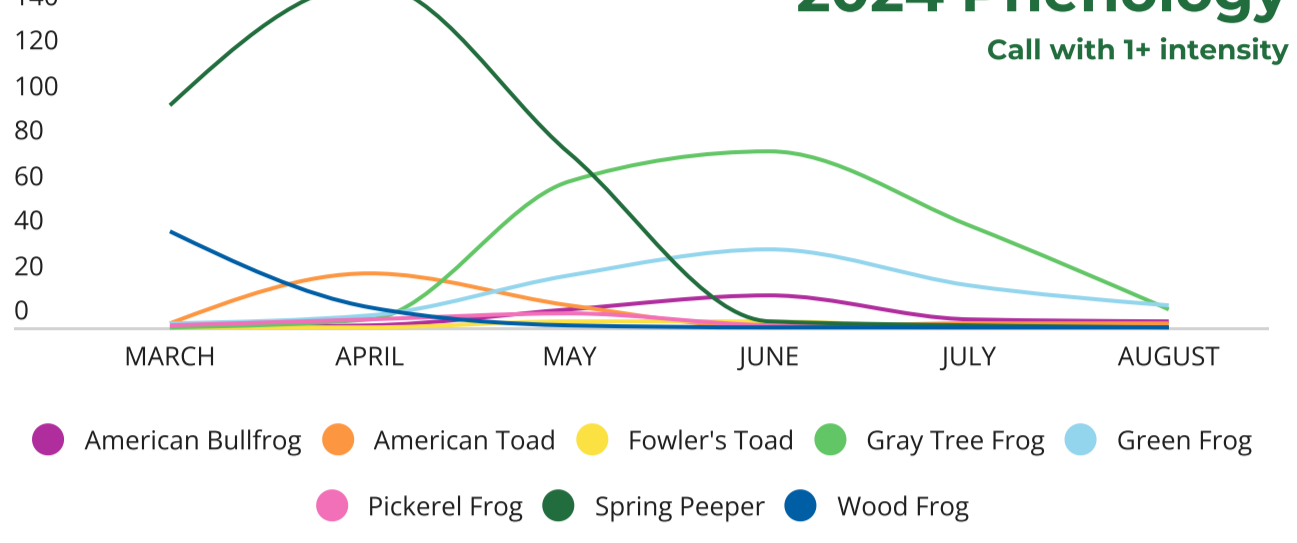

Peabody Beardsley Maritime Chapter

Thank you for another AMAZING season of FrogWatch with the Peabody-Beardsley-Maritime chapter of FrogWatch USA. This year has been full of interesting weather, observations, and events, and we cannot thank you enough for being there through it all to document how the frogs and toads have responded. We hope you all have enjoyed this season, and we look forward to seeing you in the spring for the next season.

With extreme gratitude,
Andrew, Bridget, Jen, and Jim

By the numbers

2024 Summary

2024 Total Observations

Curious about those late fall calls?

This post from Jim's *Beyond Your Backdoor* blog provides a little insight as to why we may hear some frog calls into the fall.

For Comparison

The above graph represents FrogWatch observations from our chapter at an intensity level of 1 or greater broken down by percentage of total calls heard per year.

A closer look at the American Bullfrog 5-year trend

A closer look at the Gray Treefrog 5-year trend

We looked at total Gray Treefrog observations reported to all of FrogWatch from 2020-2024 and we can see there seems to be a slight upward trend observed among all chapters in the U.S from 2020-2023, similar to what we have seen as well.