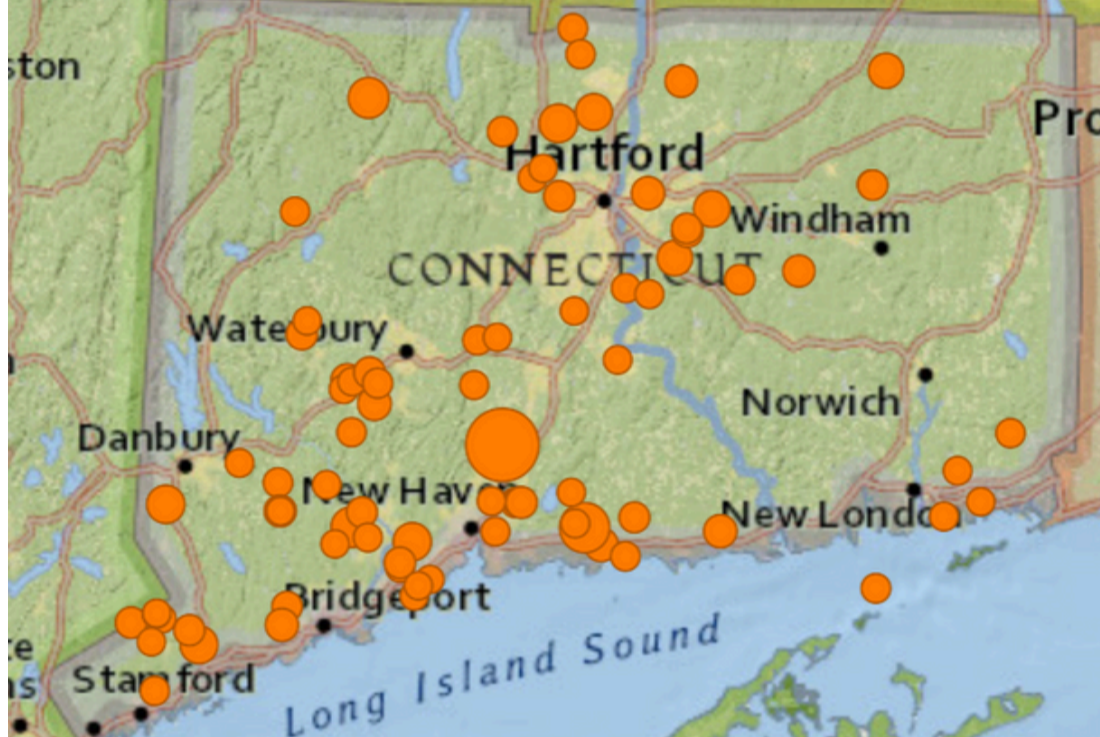

Peabody Beardsley Maritime Chapter

Thank you for another AMAZING season of FrogWatch with the Peabody-Beardsley-Maritime chapter of FrogWatch USA. This year has been full of interesting weather, observations, and events, and we cannot thank you enough for being there through it all to document how the frogs and toads have responded. We hope you all have enjoyed this season, and we look forward to seeing you in the spring for the next season.

With extreme gratitude,
Andrew, Bridget, Jen, and Jim

By the numbers

2024 Summary

2024 Total Observations

Curious about those late fall calls?

This post from Jim's *Beyond Your Backdoor* blog provides a little insight as to why we may hear some frog calls into the fall.

[READ THE POST HERE](#)

| | | |
|-------------|-------------|---------------|
| Ashford | Madison | Portland |
| Avon | Manchester | Ridgefield |
| Berlin | Mansfield | Rocky Hill |
| Bloomfield | Middlebury | Shelton |
| Broad Brook | Middletown | Southbury |
| Cheshire | Milford | Stamford |
| Columbia | Monroe | West Hartford |
| Darien | New Canaan | West Simsbury |
| East Granby | New Haven | West Suffield |
| Fairfield | Newtown | Westbrook |
| Glastonbury | North Haven | Wilton |
| Groton | Norwalk | Winchester |
| Guilford | Orange | Windsor |
| Ledyard | Oxford | Woodbury |
| Litchfield | Plantsville | |

For Comparison

The above graph represents FrogWatch observations from our chapter at an intensity level of 1 or greater broken down by percentage of total calls heard per year.

A closer look at the American Bullfrog 5-year trend