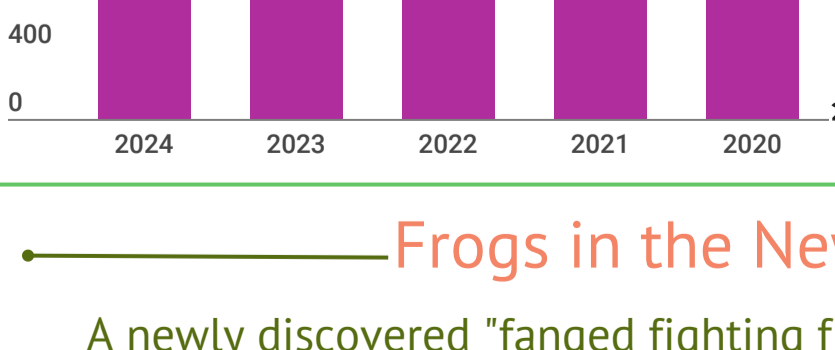

With extreme gratitude,
Andrew, Bridget, Jen, and Jim

By the numbers

2024 Summary

2024 Total Observations

Curious about those late fall calls?

This post from Jim's *Beyond Your Backdoor* blog provides a little insight as to why we may hear some frog calls into the fall.

For Comparison

The above graph represents FrogWatch observations from our chapter at an intensity level of 1 or greater broken down by percentage of total calls heard per year.

A closer look at the American Bullfrog 5-year trend

We looked at total American Bullfrog observations reported to all of FrogWatch from 2020-2024 and we can see there seems to be a slight downward trend observed among all chapters in the U.S, reflective of what we have seen as well.

A closer look at the Gray Treefrog 5-year trend

We looked at total Gray Treefrog observations reported to all of FrogWatch from 2020-2024 and we can see there seems to be a slight upward trend observed among all chapters in the U.S from 2020-2023, similar to what we have seen as well.